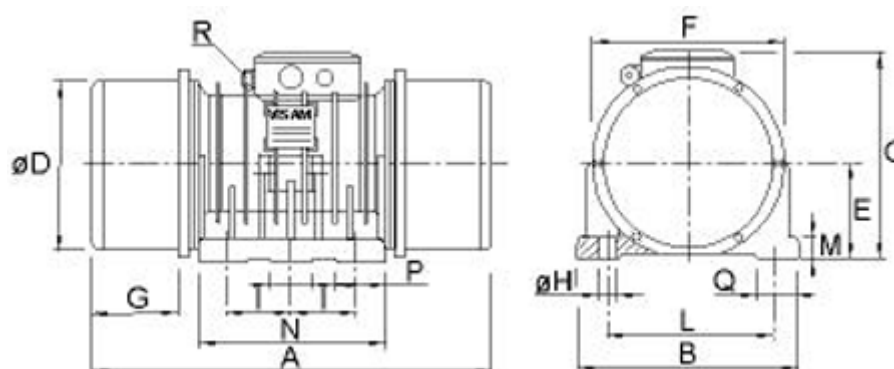

Data Sheet

Article number: 31010117550062100

Description: Vibrator motor SPV - 50 160.0 C 3140kgcm
1000 o/m 17550kg 13,8kW 3x400-690V 50hz

Measures

A = 1018	L = 400
B = 520	M = 40
C = 504	N = 470
d = 451	Number H = 6
E = 255	P = 150
G = 218	Q = 145
H = 38	R = M32x1,5 + M16x1,5TH
I = 155	